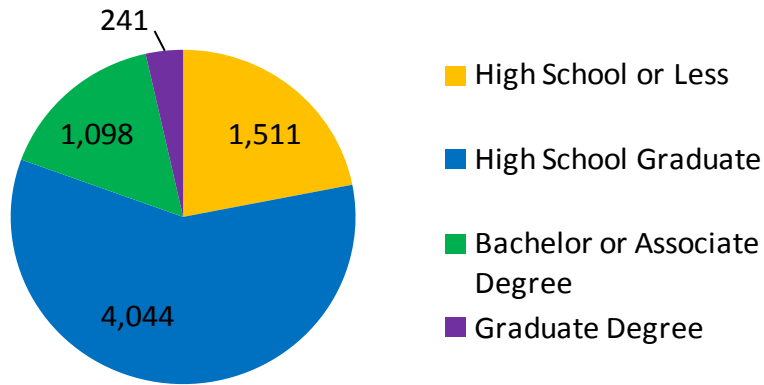

Population By Education Level

Population by Age

Population by Race

Top Employers in Jackson County

Establishment	Service or Product	# of Employees
Ho Chunk Nation	Tribal Gov't & Gaming	500-650
Millis Transfer	General Freight Trucking	400-500
Black River Falls Public School	Elementary/Secondary Schools	300-400
Lunda Construction Co.	Hwy., Street & Bridge Construction	250-300
Department of Corrections	Correctional Institutions	250-300
Black River Memorial Hospital	Gen. Med. & Surgical Hospital	300-400
Regal Beloit	Motor & Generator Manuf.	150-250
County of Jackson	Executive & Legislative Offices	250-400
Wal-Mart Associates Inc.	Discount Dept. Store	100-249
D&S Manufacturing	Large Scale Precision Fabrication	100-249
Hoffman Construction	Large & Small Scale Excavating	100-249
Nelson Global	Commercial Engine Systems	100-249