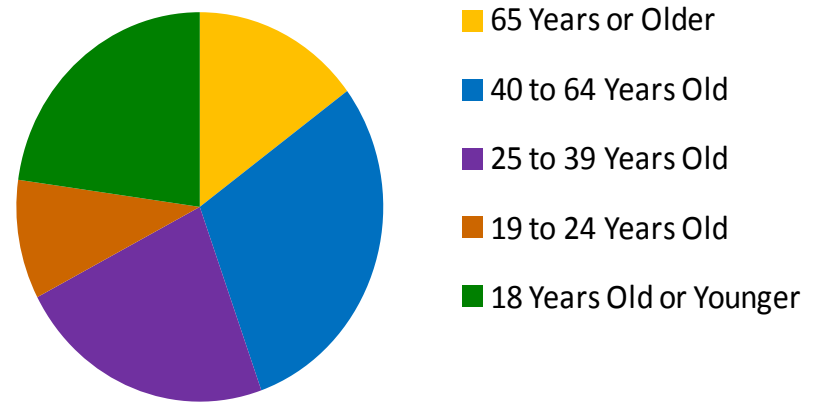

Population By Education Level

Population by Age

Population by Race

Top Employers in Jackson County

Establishment	Service or Product	# of Employees
Ho Chunk Nation	Tribal Gov't & Gaming	500-650
Millis Transfer	General Freight Trucking	400-500
Black River Falls Public School	Elementary/Secondary Schools	300-400
Lunda Construction Co.	Hwy., Street & Bridge Construction	250-300
Department of Corrections	Correctional Institutions	250-300
Black River Memorial Hospital	Gen. Med. & Surgical Hospital	300-400
Regal Beloit	Motor & Generator Manuf.	150-250
County of Jackson	Executive & Legislative Offices	250-400
Wal-Mart Associates Inc.	Discount Dept. Store	100-249
D&S Manufacturing	Large Scale Precision Fabrication	100-249
Hoffman Construction	Large & Small Scale Excavating	100-249
Nelson Global	Commercial Engine Systems	100-249