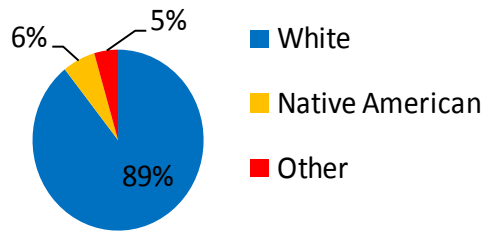

Population By Education Level

Population by Age

Population by Race

Top Employers in Jackson County

Establishment	Service or Product	# of Employees
Ho Chunk Nation	Tribal Gov't & Gaming	500-650
Millis Transfer	General Freight Trucking	400-500
Black River Falls Public School	Elementary/Secondary Schools	300-400
Lunda Construction Co.	Hwy., Street & Bridge Construction	250-300
Department of Corrections	Correctional Institutions	250-300
Black River Memorial Hospital	Gen. Med. & Surgical Hospital	300-400
Regal Beloit	Motor & Generator Manuf.	150-250
County of Jackson	Executive & Legislative Offices	250-400
Wal-Mart Associates Inc.	Discount Dept. Store	100-249
D&S Manufacturing	Large Scale Precision Fabrication	100-249
Hoffman Construction	Large & Small Scale Excavating	100-249
Nelson Global	Commercial Engine Systems	100-249